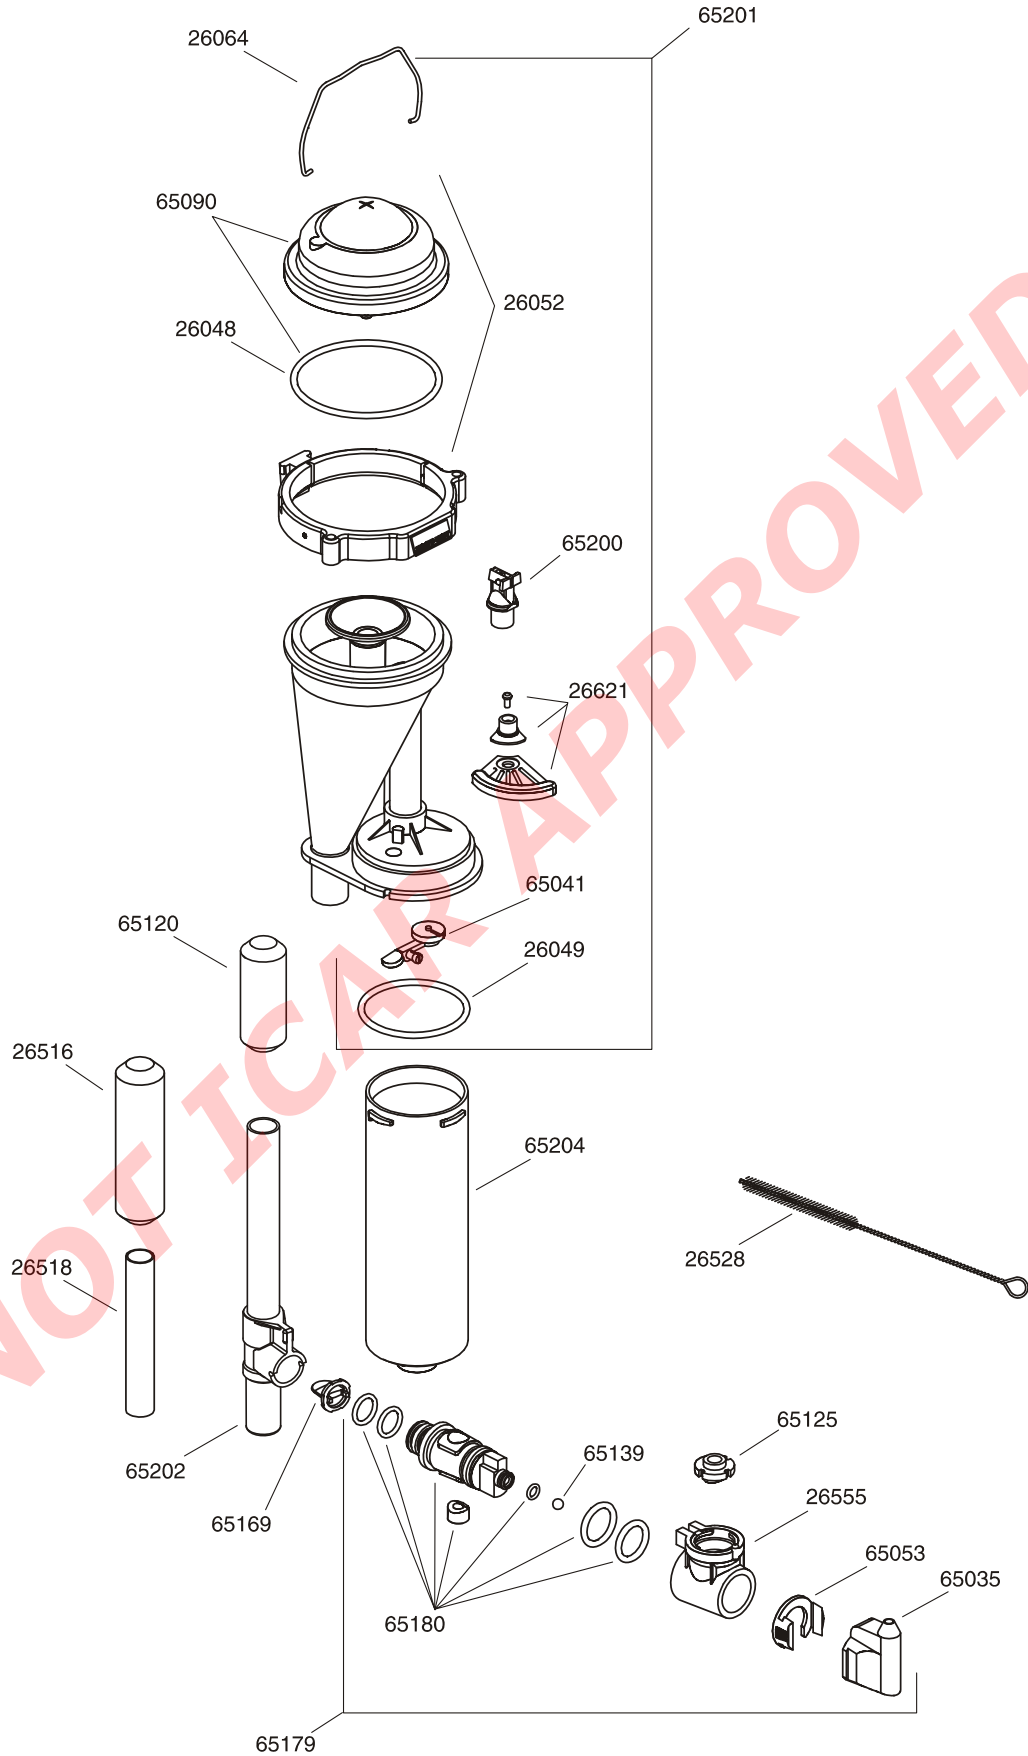

Mini-Test Meter

Product No: 674062

Mini-Manager Meter

Product No: **674091**

10g nozzle
 70lb ½ flask
 19mm
 inlet/outlet
 3" hanger hook

NOT ICAR APPROVED4066

Part Number Part Description

| | |
|-------|--|
| 26064 | Cover clip |
| 65118 | Cover assembly, with nipple |
| 26048 | Cover o-ring |
| 26052 | Mounting ring |
| 26614 | 10g nozzle |
| 65123 | Mini-Manager meter body, 10g nozzle |
| 26053 | 2 ¾" rubber sleeve |
| 26516 | 4" rubber sleeve |
| 26518 | 4" stainless steel outlet tube |
| 26624 | T-piece assembly for ½ flask |
| 26646 | FV valve assembly |
| 26560 | FV valve baffle |
| 26558 | FV valve inner and o-rings |
| 26555 | Valve outer |
| 26554 | FV valve circlip |
| 26553 | FV valve handle |
| 65125 | Valve outer grommet |
| 65134 | 70lb ½ flask, with valve bayonet |
| 26049 | Flask o-ring |
| 65132 | Emptying tube, for ½ flask |
| 50000 | Push button rocker assembly |
| 65124 | Push button spring |
| 26627 | Milk transfer tube |
| 26611 | 3" hanger hook, including nuts and washers |