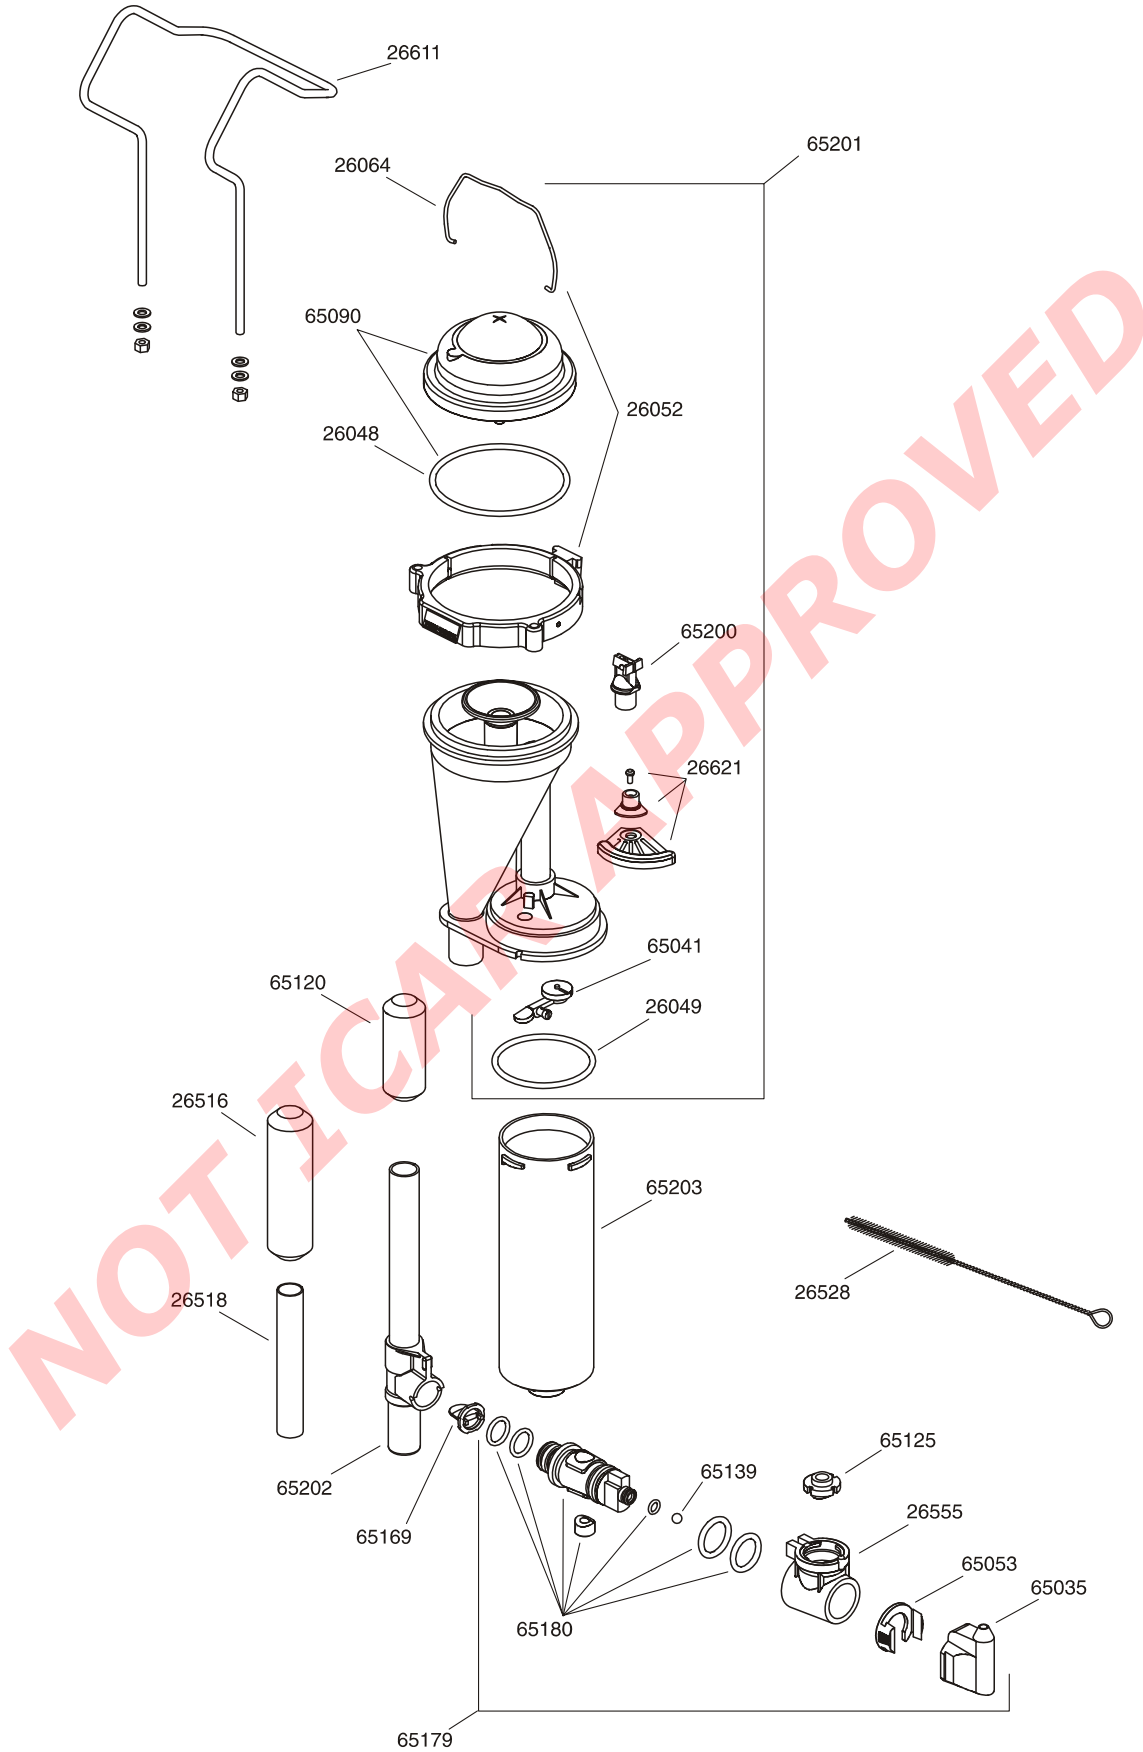

WB Mini-Test Meter

Product No: 674057

WB Mini-Test Meter

Product No: **674062**

10g nozzle
 70lb ½ flask
 19mm inlet/outlet
 Dovetail I/line bracket

| Part Number | Part Description |
|--------------------|--|
| 26064 | Cover clip |
| 65090 | Cover assembly |
| 26048 | Cover o-ring |
| 26052 | Mounting ring |
| 65200 | WB 10g nozzle - black |
| 65201 | WB Mini-Test meter body, 10g nozzle |
| 65120 | 2 ¾" rubber sleeve |
| 26516 | 4" rubber sleeve |
| 26518 | 4" stainless steel outlet tube |
| 65202 | T-piece assembly for ½ flask & MK.2 valve (180° cut out) |
| 65169 | Baffle |
| 65179 | Sampling valve assembly – Mk.2 |
| 65180 | Sampling valve inner, seal & o-rings – Mk.2 |
| 65139 | Air bleed ball bearing |
| 65125 | Valve grommet |
| 26555 | Valve outer |
| 65053 | Sampling valve circlip |
| 65035 | Sampling valve handle |
| 65204 | 70lb ½ flask, with valve bayonet and English instruction print |
| 26049 | Flask o-ring |
| 65041 | Rocker assembly |
| 26621 | Vacuum release rubber flap kitset |